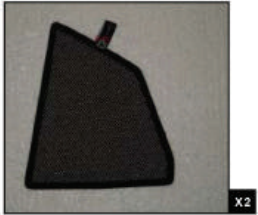

Installation Manual

MAZDA 6 5DR
MAZ-6-5-B

COMPONENTS INCLUDED

CL-M12 x 4

CL-M02 x 2

CL-M04 x 2

CL-M14 x 1

Installation

MAZDA 6 5DR
MAZ-6-5-B

SIDE SHADE INSTALLATION

Installation

MAZDA 6 5DR
MAZ-6-5-B

SIDE SHADE INSTALLATION

Installation

MAZDA 6 5DR
MAZ-6-5-B

SIDE SHADE INSTALLATION