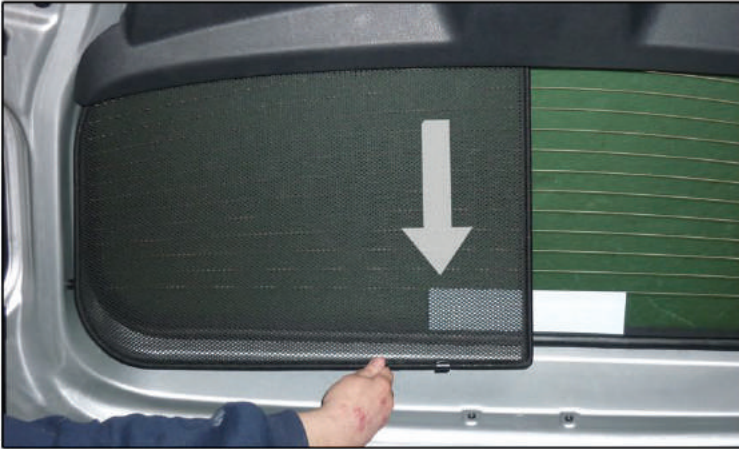

Installation

VAUXHALL CORSA 5 DR
VAU-CORS-5-B

TAILGATE SHADE INSTALLATION

Installation

VAUXHALL CORSA 5 DR

VAU-CORS-5-B

TAILGATE SHADE INSTALLATION

Installation