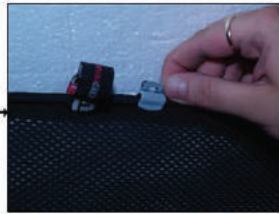

Installation

VAUXHALL CORSA 5 DR
VAU-CORS-5-B

TAILGATE SHADE INSTALLATION