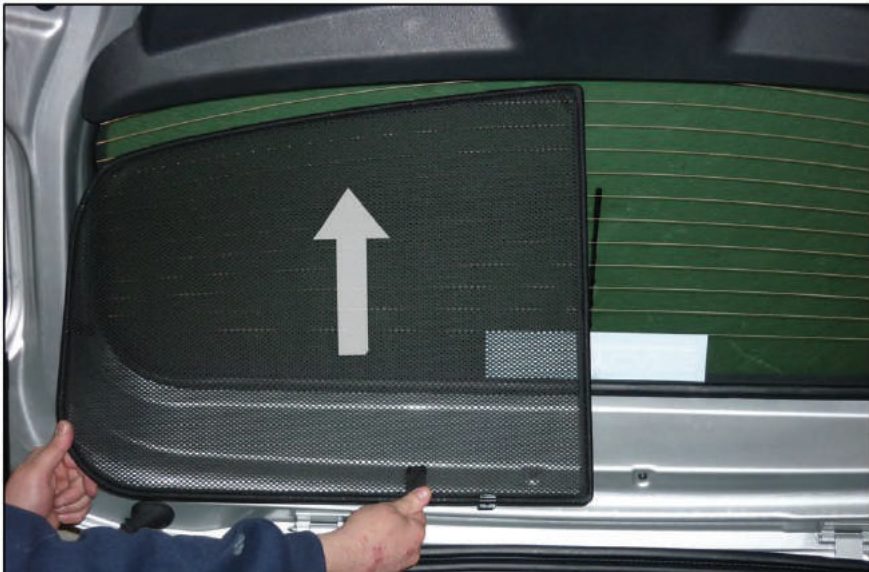

Installation

VAUXHALL CORSA 5 DR
VAU-CORS-5-B

TAILGATE SHADE INSTALLATION