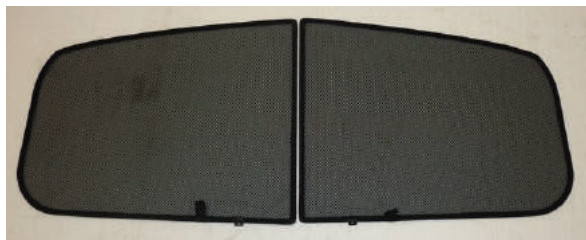

Installation Manual

VAUXHALL CORSA 5 DR
VAU-CORS-5-B

COMPONENTS INCLUDED

x 2

FIXING CLIPS

CL-M02 x 2

CL-M05 x 6

Installation