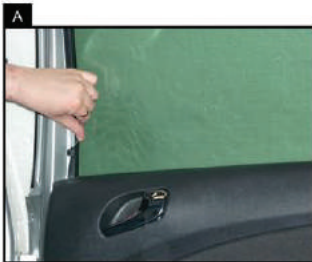

Installation

VAUXHALL CORSA 5 DR

VAU-CORS-5-B

SIDE SHADE INSTALLATION