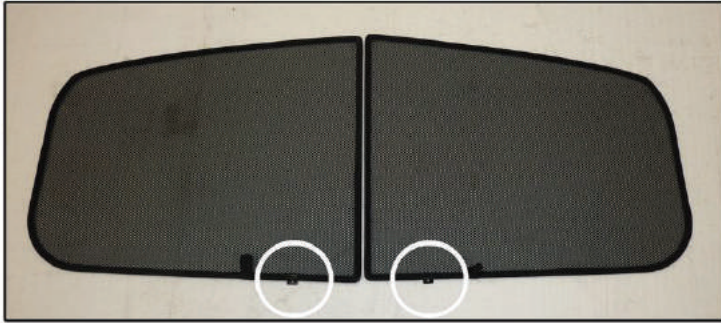

Installation

VAUXHALL CORSA 5 DR
VAU-CORS-5-B

TAILGATE SHADE INSTALLATION