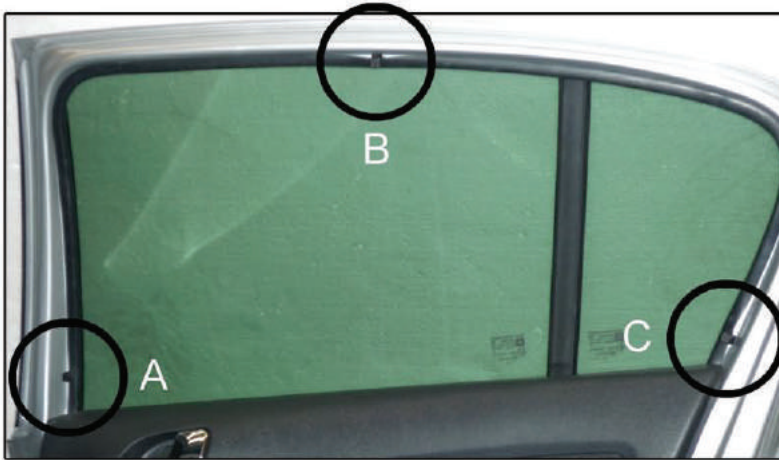

Installation

VAUXHALL CORSA 5 DR

VAU-CORS-5-B

SIDE SHADE INSTALLATION