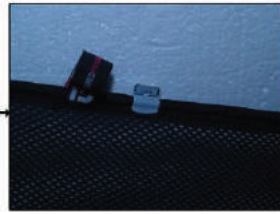

Installation

VAUXHALL CORSA 5 DR
VAU-CORS-5-B

TAILGATE SHADE INSTALLATION