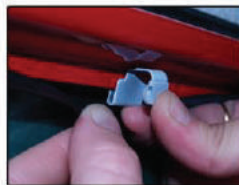

Installation

VAUXHALL CORSA 5 DR

VAU-CORS-5-B

SIDE SHADE INSTALLATION