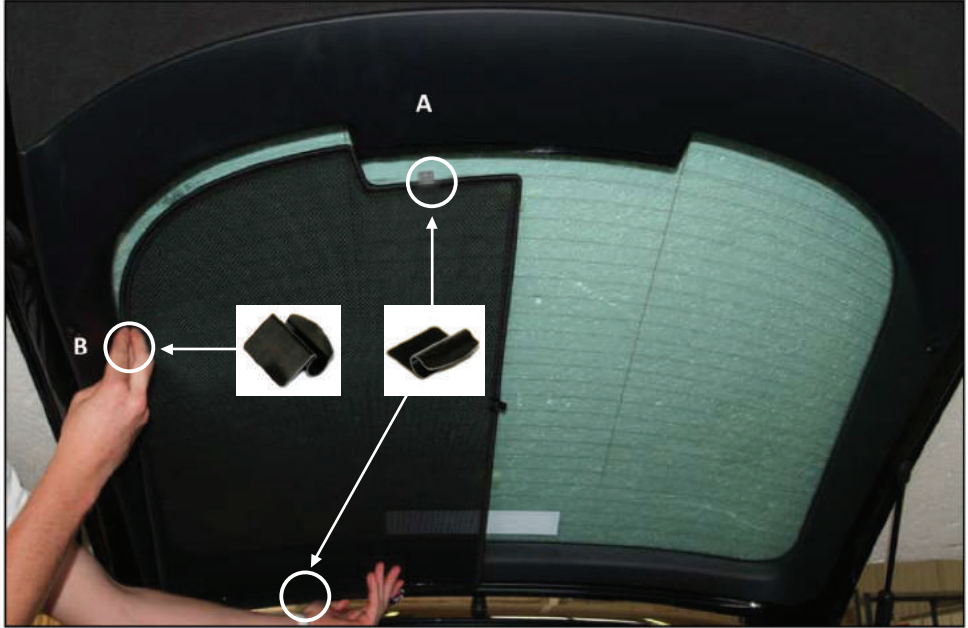

AUDI TT 2DR
AU-TT-2-A

SIDE SHADE INSTALLATION

Installation

AUDI TT 2DR
AU-TT-2-A

REAR SHADE INSTALLATION

Installation

AUDI TT 2DR

AU-TT-2-A