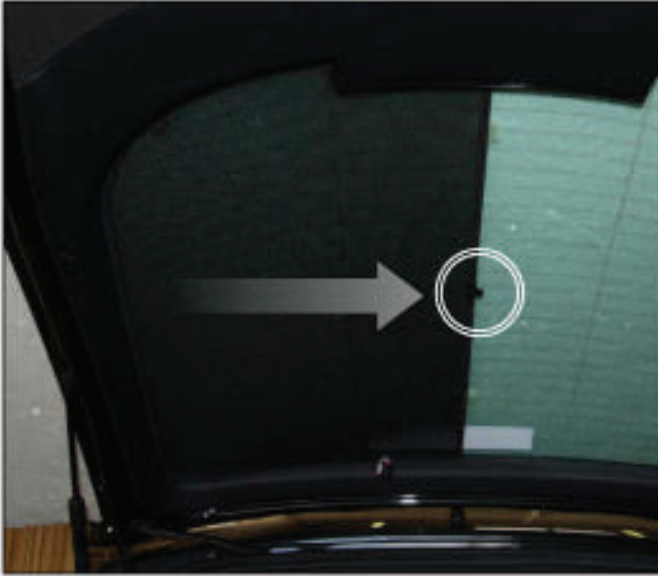

REAR SHADE INSTALLATION

Installation

AUDI TT 2DR
AU-TT-2-A

REAR SHADE INSTALLATION

Installation

AUDI TT 2DR
AU-TT-2-A

REAR SHADE INSTALLATION