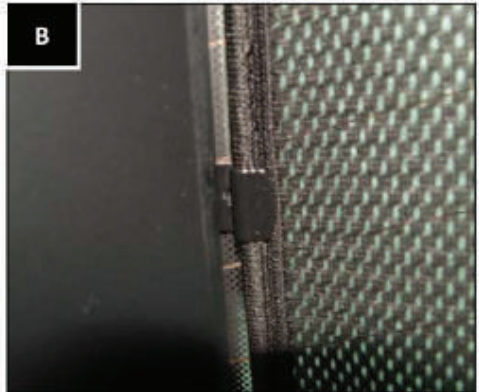

AUDI TT 2DR
AU-TT-2-A

SIDE SHADE INSTALLATION

Installation

AUDI TT 2DR
AU-TT-2-A

REAR SHADE INSTALLATION

Installation

AUDI TT 2DR

AU-TT-2-A