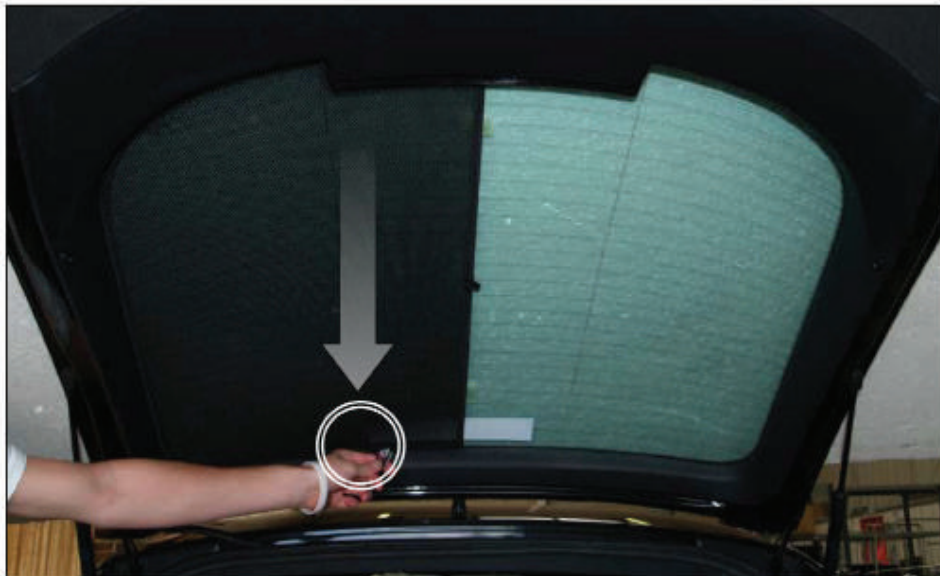

REAR SHADE INSTALLATION