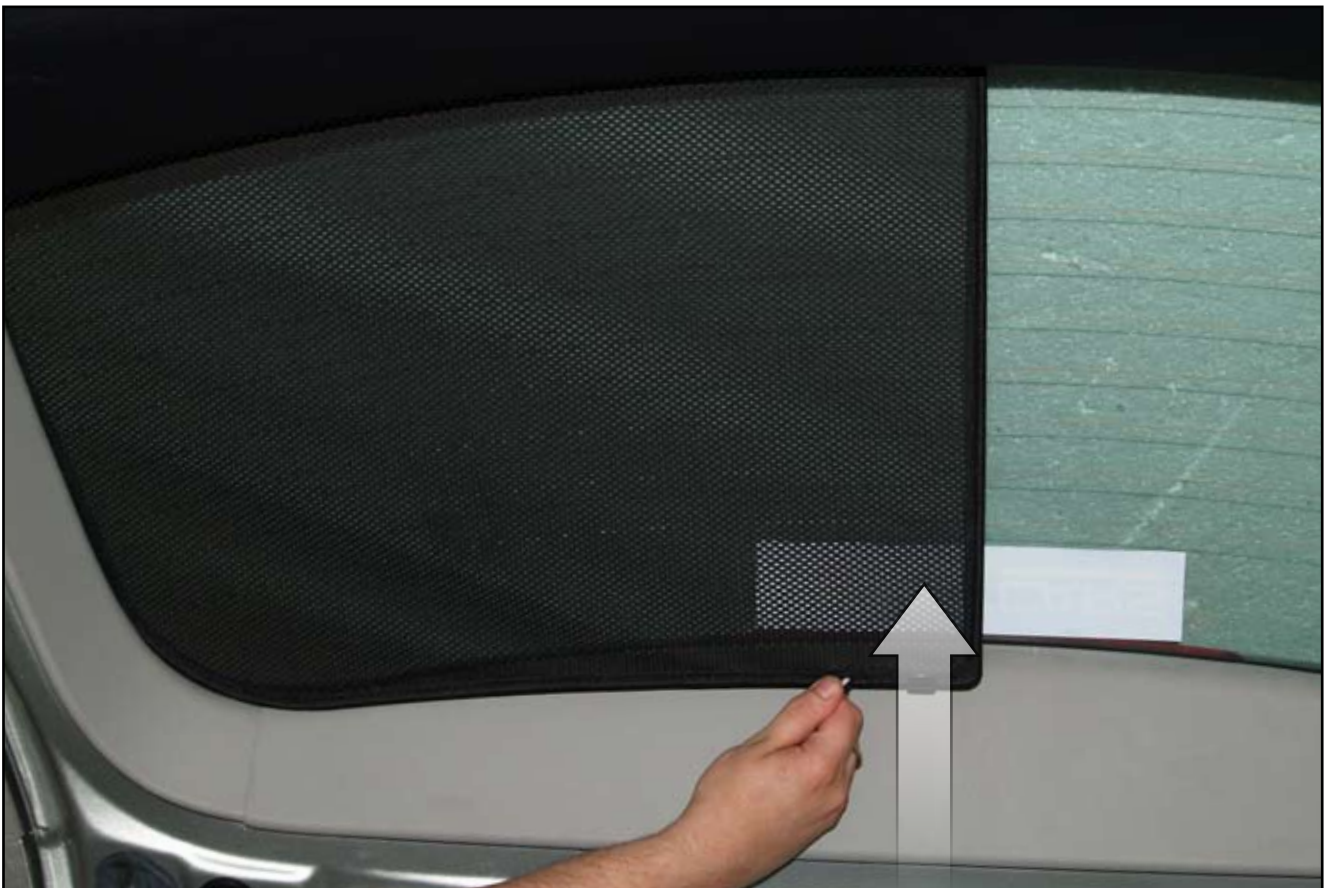

INSTALLATION INSTRUCTIONS

Toyota Avensis Estate

TOY-AVEN-E-B

COMPONENTS

SHADES

FIXING CLIPS

SIDE SHADE INSTALLATION

SIDE SHADE INSTALLATION

SIDE SHADE INSTALLATION

PORT/LOAD AREA SHADE INSTALLATION

X2

PORT/LOAD AREA SHADE INSTALLATION

REAR SHADE INSTALLATION

REAR SHADE INSTALLATION

REAR SHADE INSTALLATION

REAR SHADE INSTALLATION