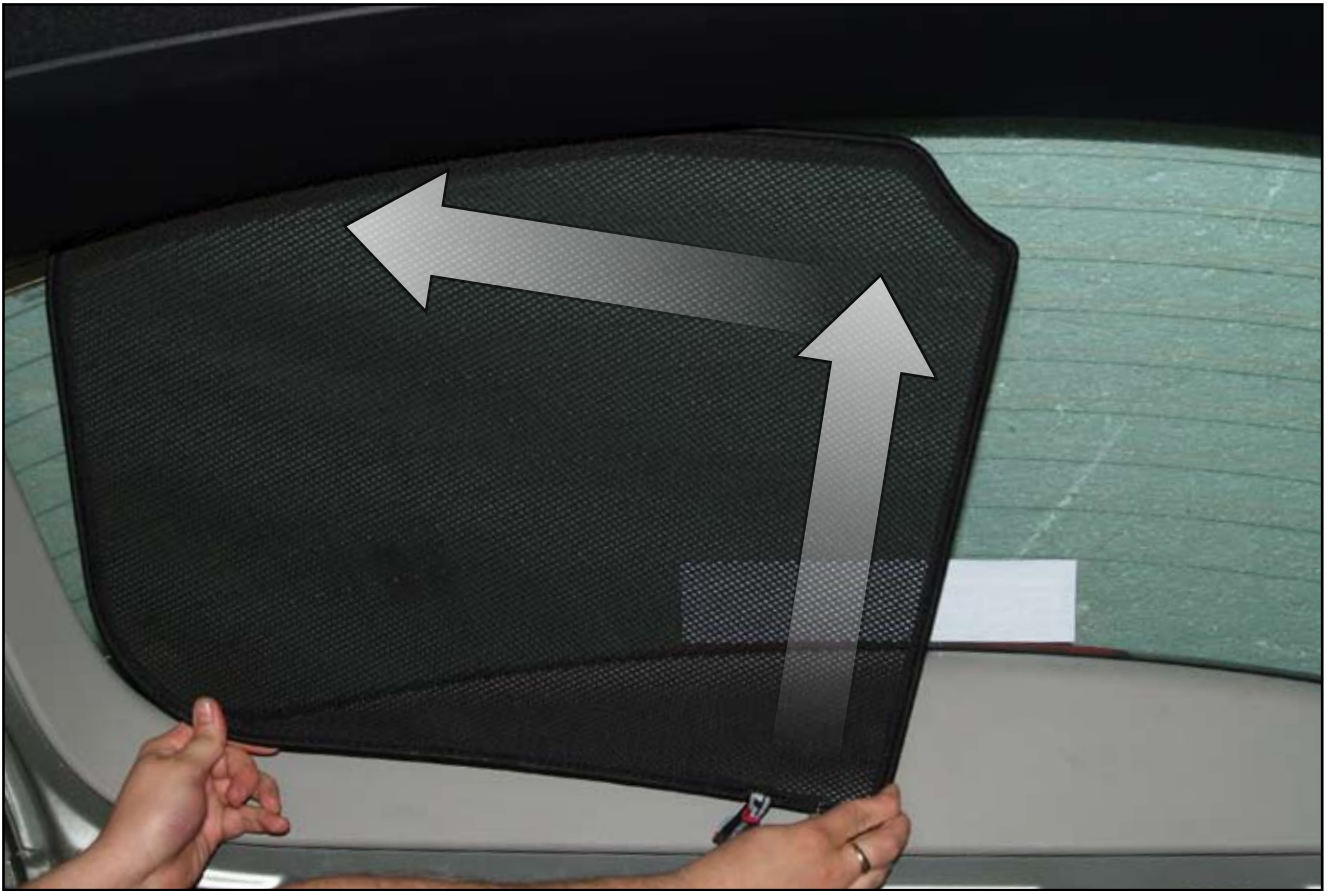

INSTALLATION INSTRUCTIONS

Toyota Avensis Estate

TOY-AVEN-E-B

COMPONENTS

SHADES

FIXING CLIPS

SIDE SHADE INSTALLATION

SIDE SHADE INSTALLATION

SIDE SHADE INSTALLATION

PORT/LOAD AREA SHADE INSTALLATION

X2

PORT/LOAD AREA SHADE INSTALLATION

REAR SHADE INSTALLATION

REAR SHADE INSTALLATION

REAR SHADE INSTALLATION

REAR SHADE INSTALLATION