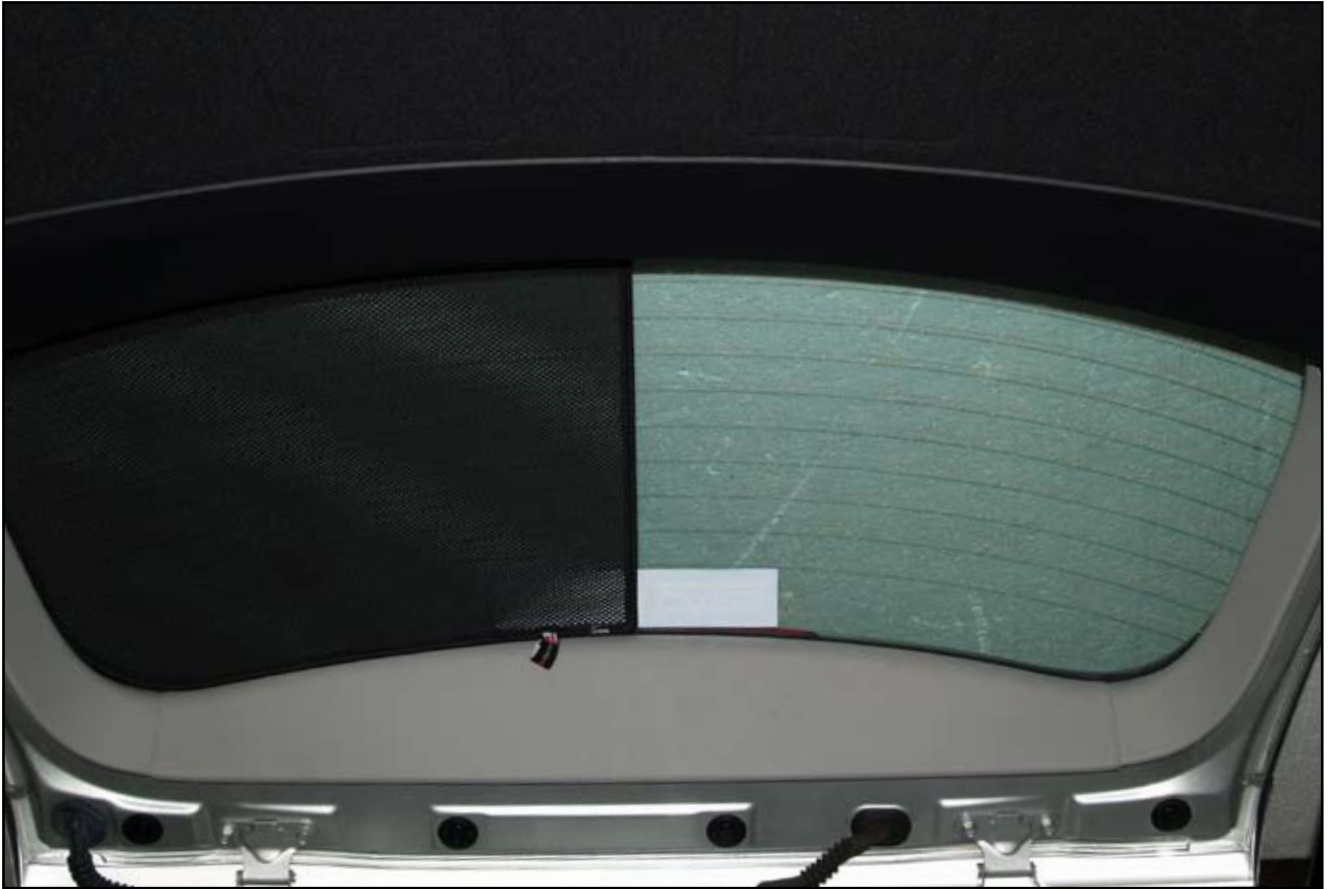

INSTALLATION INSTRUCTIONS

Toyota Avensis Estate

TOY-AVEN-E-B

COMPONENTS

SHADES

FIXING CLIPS

SIDE SHADE INSTALLATION

SIDE SHADE INSTALLATION

SIDE SHADE INSTALLATION

PORT/LOAD AREA SHADE INSTALLATION

X2

PORT/LOAD AREA SHADE INSTALLATION

REAR SHADE INSTALLATION

REAR SHADE INSTALLATION

REAR SHADE INSTALLATION

REAR SHADE INSTALLATION