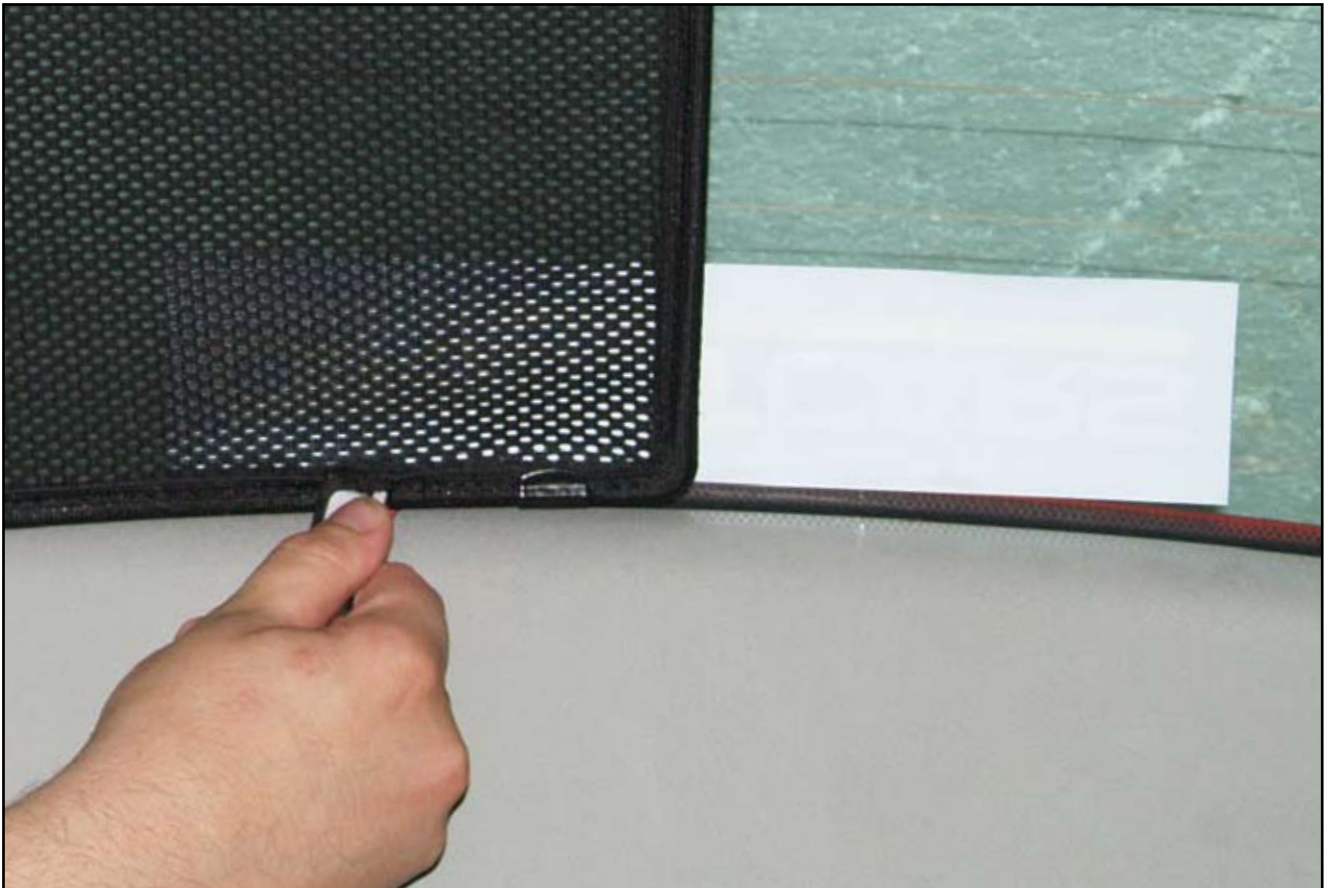

INSTALLATION INSTRUCTIONS

Toyota Avensis Estate

TOY-AVEN-E-B

COMPONENTS

SHADES

FIXING CLIPS

SIDE SHADE INSTALLATION

SIDE SHADE INSTALLATION

SIDE SHADE INSTALLATION

PORT/LOAD AREA SHADE INSTALLATION

X2

PORT/LOAD AREA SHADE INSTALLATION

REAR SHADE INSTALLATION

REAR SHADE INSTALLATION

REAR SHADE INSTALLATION

REAR SHADE INSTALLATION