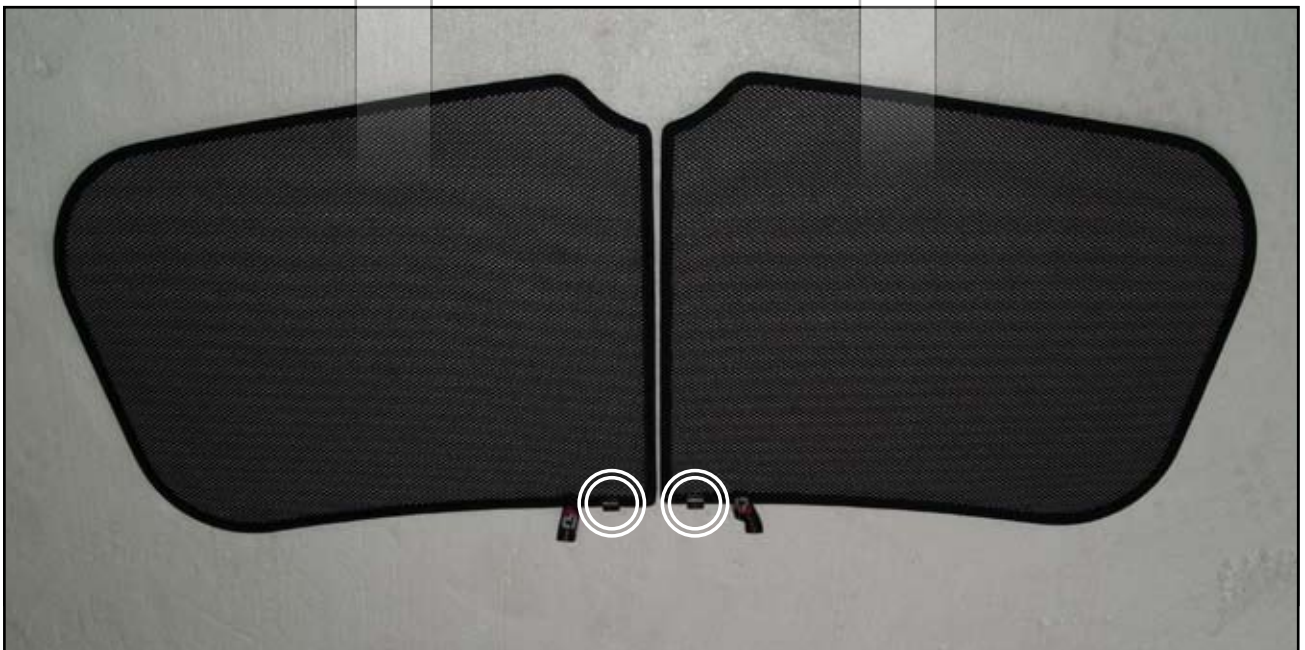

INSTALLATION INSTRUCTIONS

Toyota Avensis Estate

TOY-AVEN-E-B

COMPONENTS

SHADES

FIXING CLIPS

SIDE SHADE INSTALLATION

SIDE SHADE INSTALLATION

SIDE SHADE INSTALLATION

PORT/LOAD AREA SHADE INSTALLATION

X2

PORT/LOAD AREA SHADE INSTALLATION

REAR SHADE INSTALLATION

REAR SHADE INSTALLATION

REAR SHADE INSTALLATION

REAR SHADE INSTALLATION