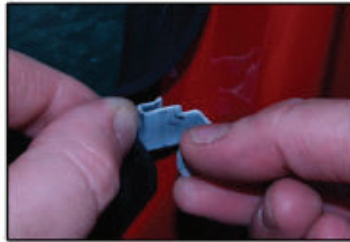

Installation Manual

RENAULT MEGANE 5DR
REN-MEGA-5-B

COMPONENTS INCLUDED

SIDE SHADES X 2

TAILGATE SHADES X 2

CL-M02 x 2

CL-M05 x 4

CL-T01 x 1

Installation

RENAULT MEGANE 5DR
REN-MEGA-5-B

SIDE SHADE INSTALLATION

Installation

RENAULT MEGANE 5DR
REN-MEGA-5-B

SIDE SHADE INSTALLATION

Installation

RENAULT MEGANE 5DR
REN-MEGA-5-B