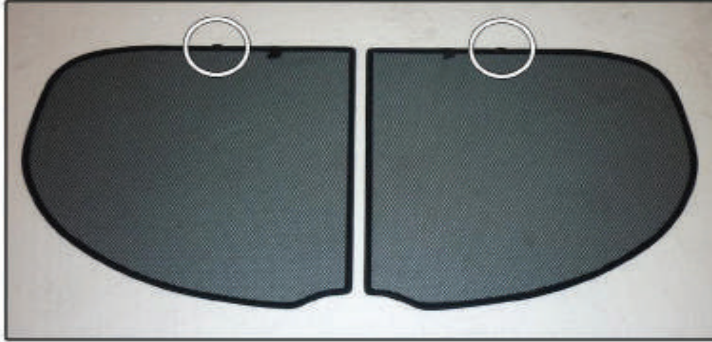

TAILGATE SHADE INSTALLATION