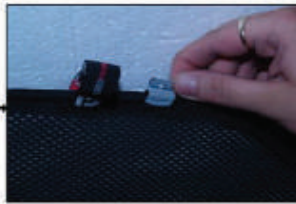

TAILGATE SHADE INSTALLATION