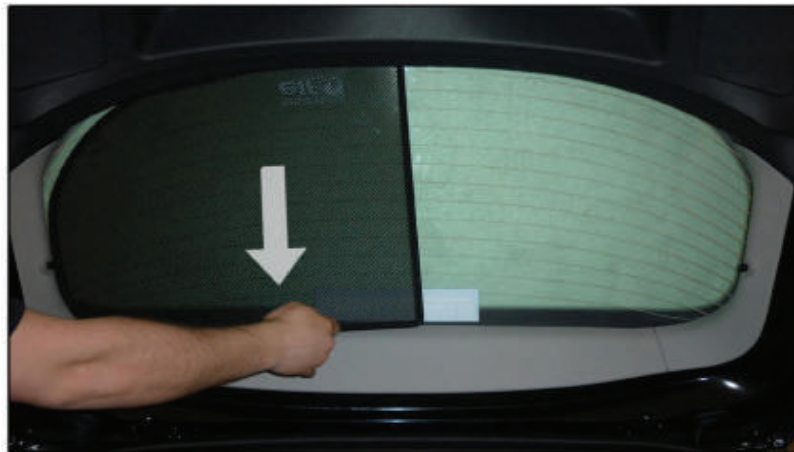

Installation

RENAULT MEGANE 5DR
REN-MEGA-5-B

SIDE SHADE INSTALLATION

Installation

RENAULT MEGANE 5DR
REN-MEGA-5-B

SIDE SHADE INSTALLATION

Installation

RENAULT MEGANE 5DR
REN-MEGA-5-B

TAILGATE SHADE INSTALLATION

Installation

RENAULT MEGANE 5DR
REN-MEGA-5-B

TAILGATE SHADE INSTALLATION

Installation

RENAULT MEGANE 5DR
REN-MEGA-5-B

TAILGATE SHADE INSTALLATION

X2