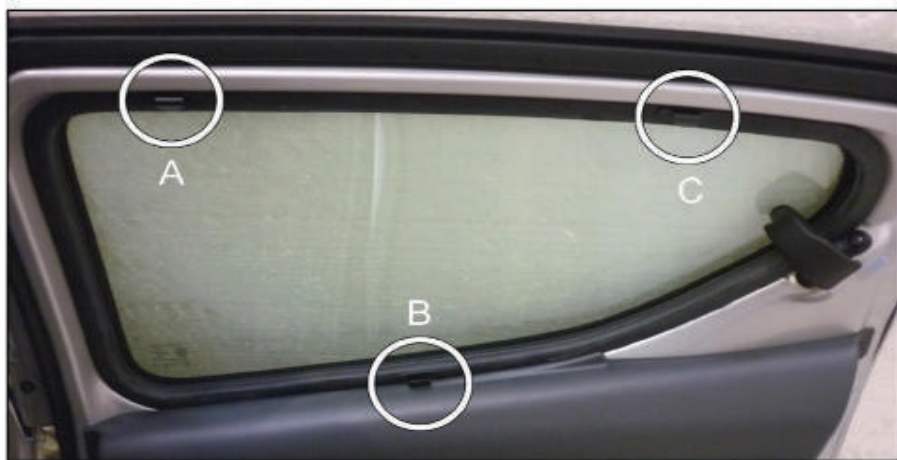

SIDE SHADE INSTALLATION