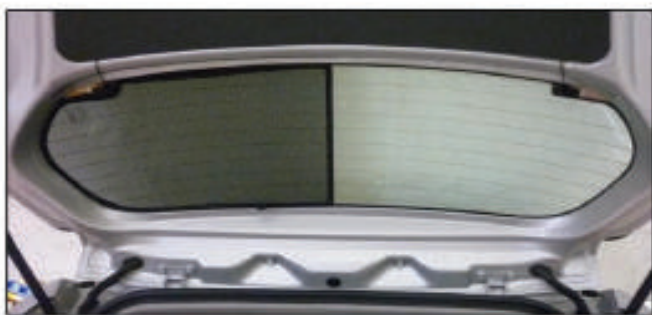

SIDE SHADE INSTALLATION

X2

Installation

SUZUKI ALTO 5DR
SUZ-ALTO-5-A

TAILGATE SHADE INSTALLATION

Installation

SUZUKI ALTO 5DR
SUZ-ALTO-5-A

TAILGATE SHADE INSTALLATION