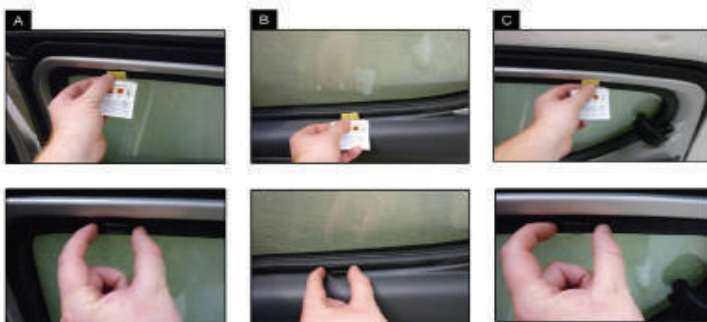

SIDE SHADE INSTALLATION