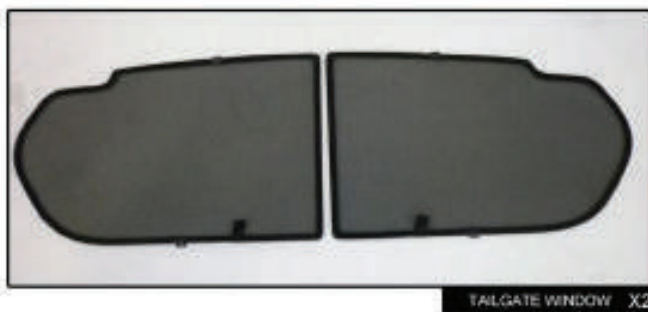

Installation Manual

SUZUKI ALTO 5DR
SUZ-ALTO-5-A

COMPONENTS INCLUDED

SIDE WINDOWS X2

TAILGATE WINDOW X2

CL-M02 x 4

CL-P02 x 6

CL-W01 x 1