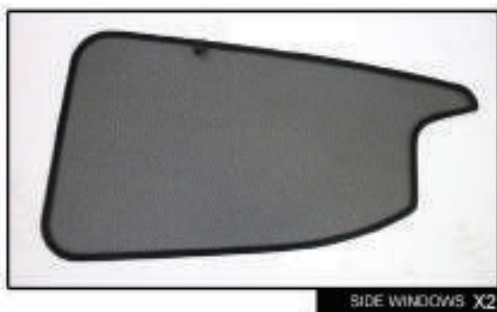

Installation Manual

SUZUKI ALTO 5DR
SUZ-ALTO-5-A

COMPONENTS INCLUDED

SIDE WINDOWS X2

TAILGATE WINDOW X2

CL-M02 x 4

CL-P02 x 6

CL-W01 x 1