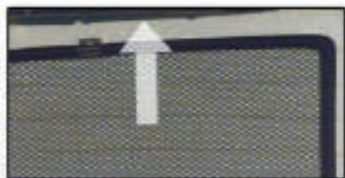

SIDE SHADE INSTALLATION

X2

Installation

SUZUKI ALTO 5DR
SUZ-ALTO-5-A

TAILGATE SHADE INSTALLATION

Installation

SUZUKI ALTO 5DR
SUZ-ALTO-5-A

TAILGATE SHADE INSTALLATION