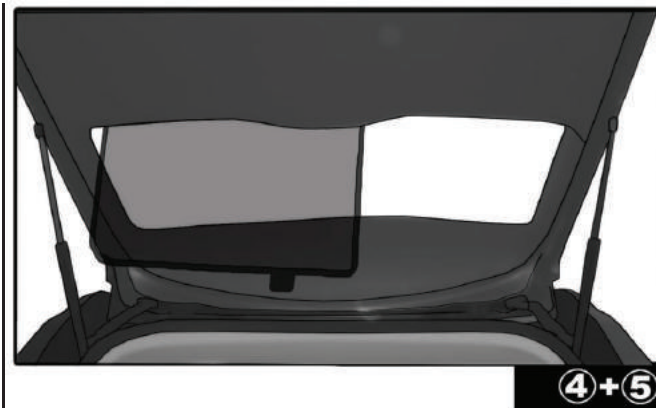

Installation

TOYOTA AURIS ESTATE

TOY-AURI-E-B

TAILGATE SHADE INSTALLATION