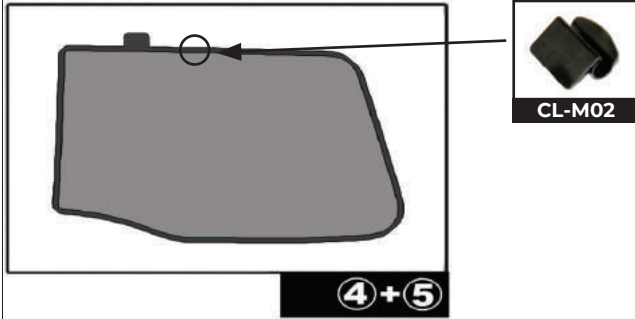

Installation

TOYOTA AURIS ESTATE

TOY-AURI-E-B

TAILGATE SHADE INSTALLATION