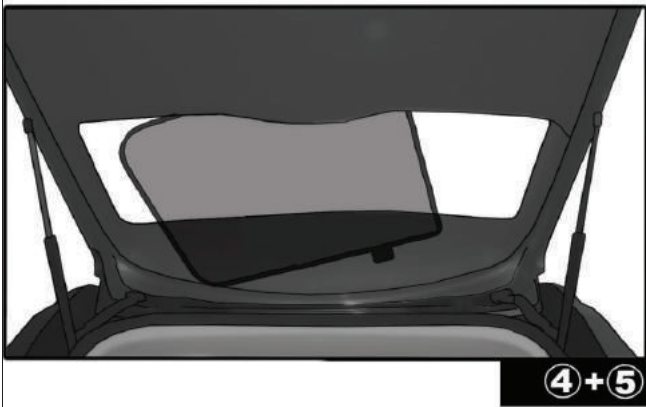

Installation

TOYOTA AURIS ESTATE

TOY-AURI-E-B

TAILGATE SHADE INSTALLATION