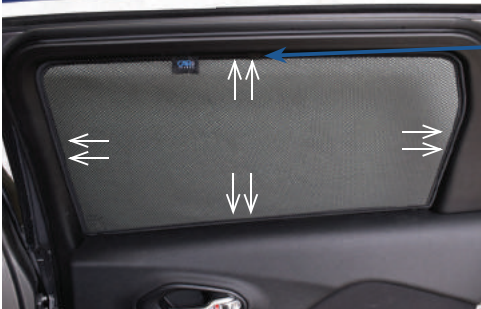

CL-M03 x 4

CL-M14 x 1

Side Shade Installation

JEEP CHEROKEE 5DR
JEE-CHER-5-C

COMPONENTS NEEDED:

STEP #1

ATTACH CLIPS ON SHADE EDGES

STEP #2

POSITION THE SIDE SHADE

STEP #3

INSERT CLIPS INSIDE WEATHERSTRIP

STEP #4

ENSURE SECURELY FITTED IN PLACE

CAR[®]
SHADES

Quarter Light Shade Installation

JEEP CHEROKEE 5DR
JEE-CHER-5-C

COMPONENTS NEEDED:

STEP #1

ATTACH CLIPS ON SHADE EDGES

STEP #2

INSERT CLIPS BEHIND INTERIOR TRIM

STEP #3

ENSURE SECURELY FITTED IN PLACE

CAR[®]
S H A D E S