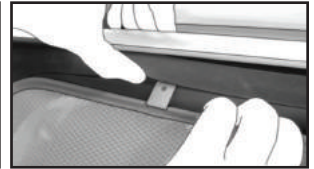

STEP #3

INSERT CLIPS INSIDE WEATHERSTRIP