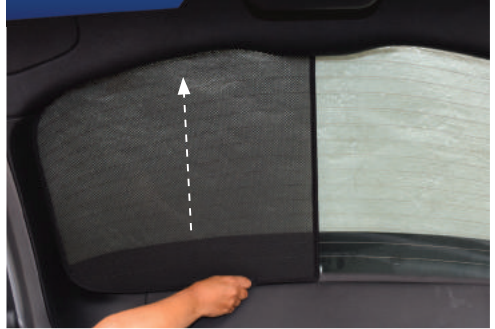

COMPONENTS NEEDED:

STEP #1

ATTACH CLIPS ON SHADE EDGES

STEP #2

INSERT CLIPS BEHIND INTERIOR TRIM

STEP #3

ENSURE SECURELY FITTED IN PLACE

CAR[®]
S H A D E S

Rear Shade Installation

JEEP CHEROKEE 5DR
JEE-CHER-5-C

COMPONENTS NEEDED:

STEP #1 ATTACH CLIPS ON SHADE EDGES

STEP #2 POSITION THE REAR SHADE

STEP #3 INSERT CLIPS BEHIND INTERIOR TRIM

STEP #4 REPEAT THE PROCESS ON OTHER SHADE