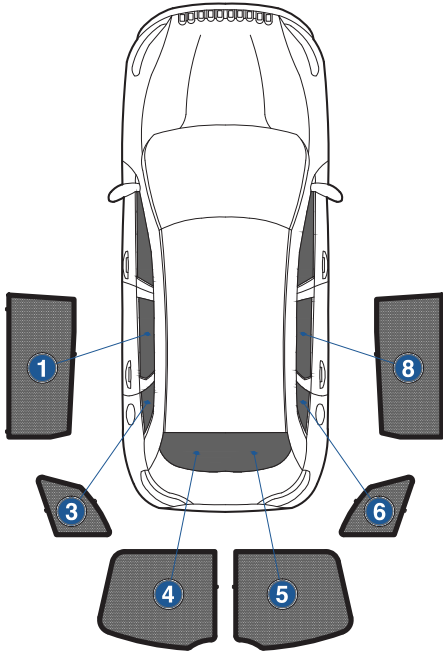

Installation Manual

JEEP CHEROKEE 5DR
JEE-CHER-5-C

COMPONENTS INCLUDED

SHADES

FIXING CLIPS

CL-M02 x 4

CL-M12 x 2

CL-M13 x 2

CL-M03 x 4

CL-M14 x 1

Side Shade Installation

JEEP CHEROKEE 5DR
JEE-CHER-5-C

COMPONENTS NEEDED:

STEP #1

ATTACH CLIPS ON SHADE EDGES

STEP #2

POSITION THE SIDE SHADE

STEP #3

INSERT CLIPS INSIDE WEATHERSTRIP

STEP #4

ENSURE SECURELY FITTED IN PLACE

CAR[®]
SHADES

Quarter Light Shade Installation

JEEP CHEROKEE 5DR
JEE-CHER-5-C

COMPONENTS NEEDED:

STEP #1

ATTACH CLIPS ON SHADE EDGES

STEP #2

INSERT CLIPS BEHIND INTERIOR TRIM

STEP #3

ENSURE SECURELY FITTED IN PLACE

CAR[®]
S H A D E S