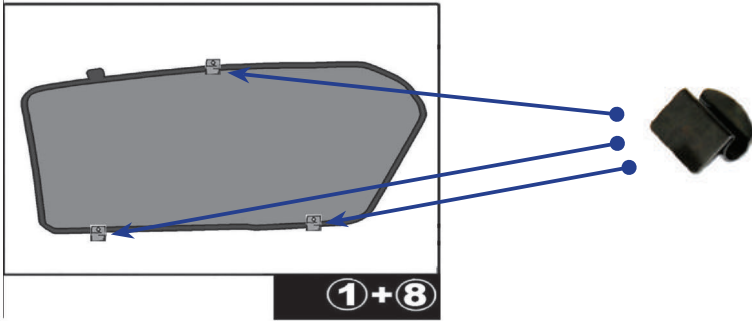

Installation Manual

LAND ROVER EVOQUE 3DR
LRO-EVO-3-A

COMPONENTS INCLUDED

x 2

x 2

FIXING CLIPS

CL-M02 x 10

CL-M14 x 1

Installation

LAND ROVER EVOQUE 3DR

LRO-EVO-3-A

SIDE SHADE INSTALLATION

Installation

LAND ROVER EVOQUE 3DR

LRO-EVO-3-A

TAILGATE SHADE INSTALLATION

Installation

LAND ROVER EVOQUE 3DR

LRO-EVO-3-A

TAILGATE SHADE INSTALLATION