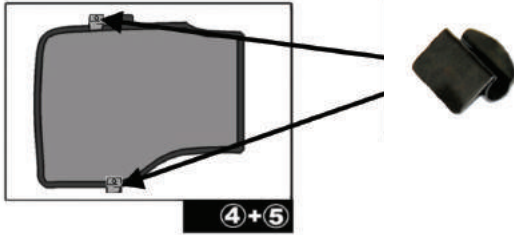

Installation Manual

LAND ROVER EVOQUE 3DR
LRO-EVO-3-A

COMPONENTS INCLUDED

x 2

x 2

FIXING CLIPS

CL-M02 x 10

CL-M14 x 1

Installation

LAND ROVER EVOQUE 3DR

LRO-EVO-3-A

SIDE SHADE INSTALLATION

Installation

LAND ROVER EVOQUE 3DR

LRO-EVO-3-A

TAILGATE SHADE INSTALLATION

Installation

LAND ROVER EVOQUE 3DR

LRO-EVO-3-A

TAILGATE SHADE INSTALLATION