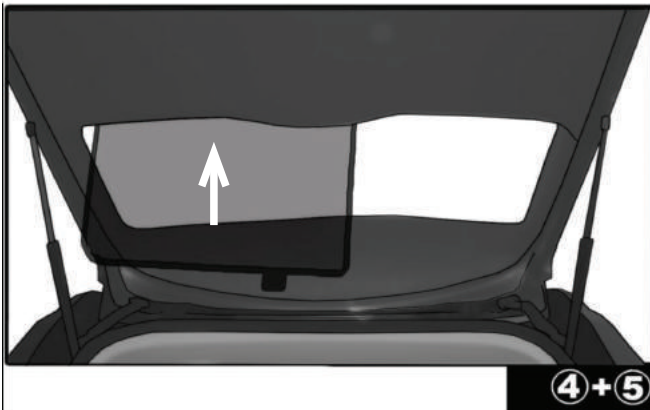

Installation

LAND ROVER EVOQUE 3DR

LRO-EVO-3-A

SIDE SHADE INSTALLATION

Installation

LAND ROVER EVOQUE 3DR

LRO-EVO-3-A

TAILGATE SHADE INSTALLATION