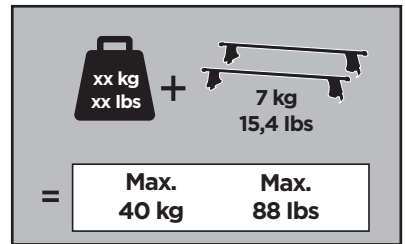

Thule Rapid System Kit 1003

THULE®
SWEDEN

> Instructions

CITROËN Xantia, 5-dr Hatchback, 93-01
CITROËN XM, 5-dr Hatchback, 90-00
CITROËN XM, 5-dr Estate, 90-00
FIAT Croma, 4-dr Sedan, 87-96
HOLDEN Vectra, 4-dr Sedan, 89-95, 96-01
HOLDEN Vectra, 5-dr Hatchback, 89-95, 96-01
OPEL Vectra, 4-dr Sedan, 89-95, 96-01
OPEL Vectra, 5-dr Hatchback, 89-95, 96-01
SAAB 9000, 4-dr Sedan, 85-98 / *86-98
SAAB 9000, 5-dr Hatchback, 85-98 / *86-98
SAAB 900, 5-dr Hatchback, 94-98
SAAB 9-3, 5-dr Hatchback, 98-02 / *99-03
VAUXHALL Cavalier, 4-dr Sedan, 89-95
VAUXHALL Cavalier, 5-dr Hatchback, 89-95
VAUXHALL Vectra, 4-dr Sedan, 96-01
VAUXHALL Vectra, 5-dr Hatchback, 96-01
*North America

ISO 11154-E

141003
C.20130626
519-1003-03

Bring your life
thule.com