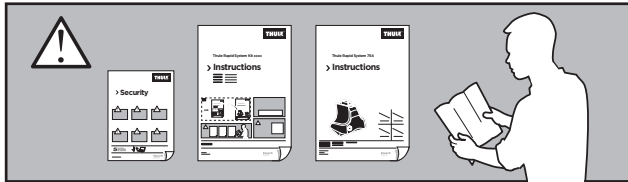

Thule Rapid System Kit 1263

> Instructions

JAGUAR XJ-Series, 4-dr Sedan, 02-08

ISO 11154-E

15 x4

450 x4

x1

x1